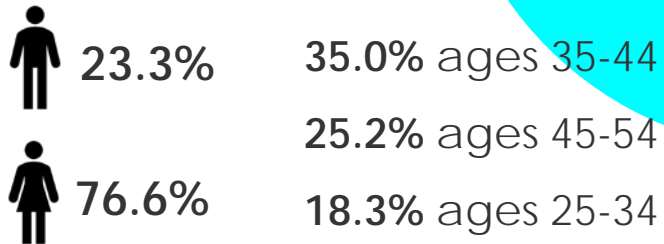

Lisa resides in Oakville with her husband and son.

INSTAGRAM

@ItsLisaChang

6.1K+ Followers

Audience Demographics

Top Countries: Canada (80%), USA (8%)

Lisa Chang spent many years as a top-tier host on *TSC*, and is now the go-to tech and lifestyle expert on *Breakfast Television* and other daytime programs.